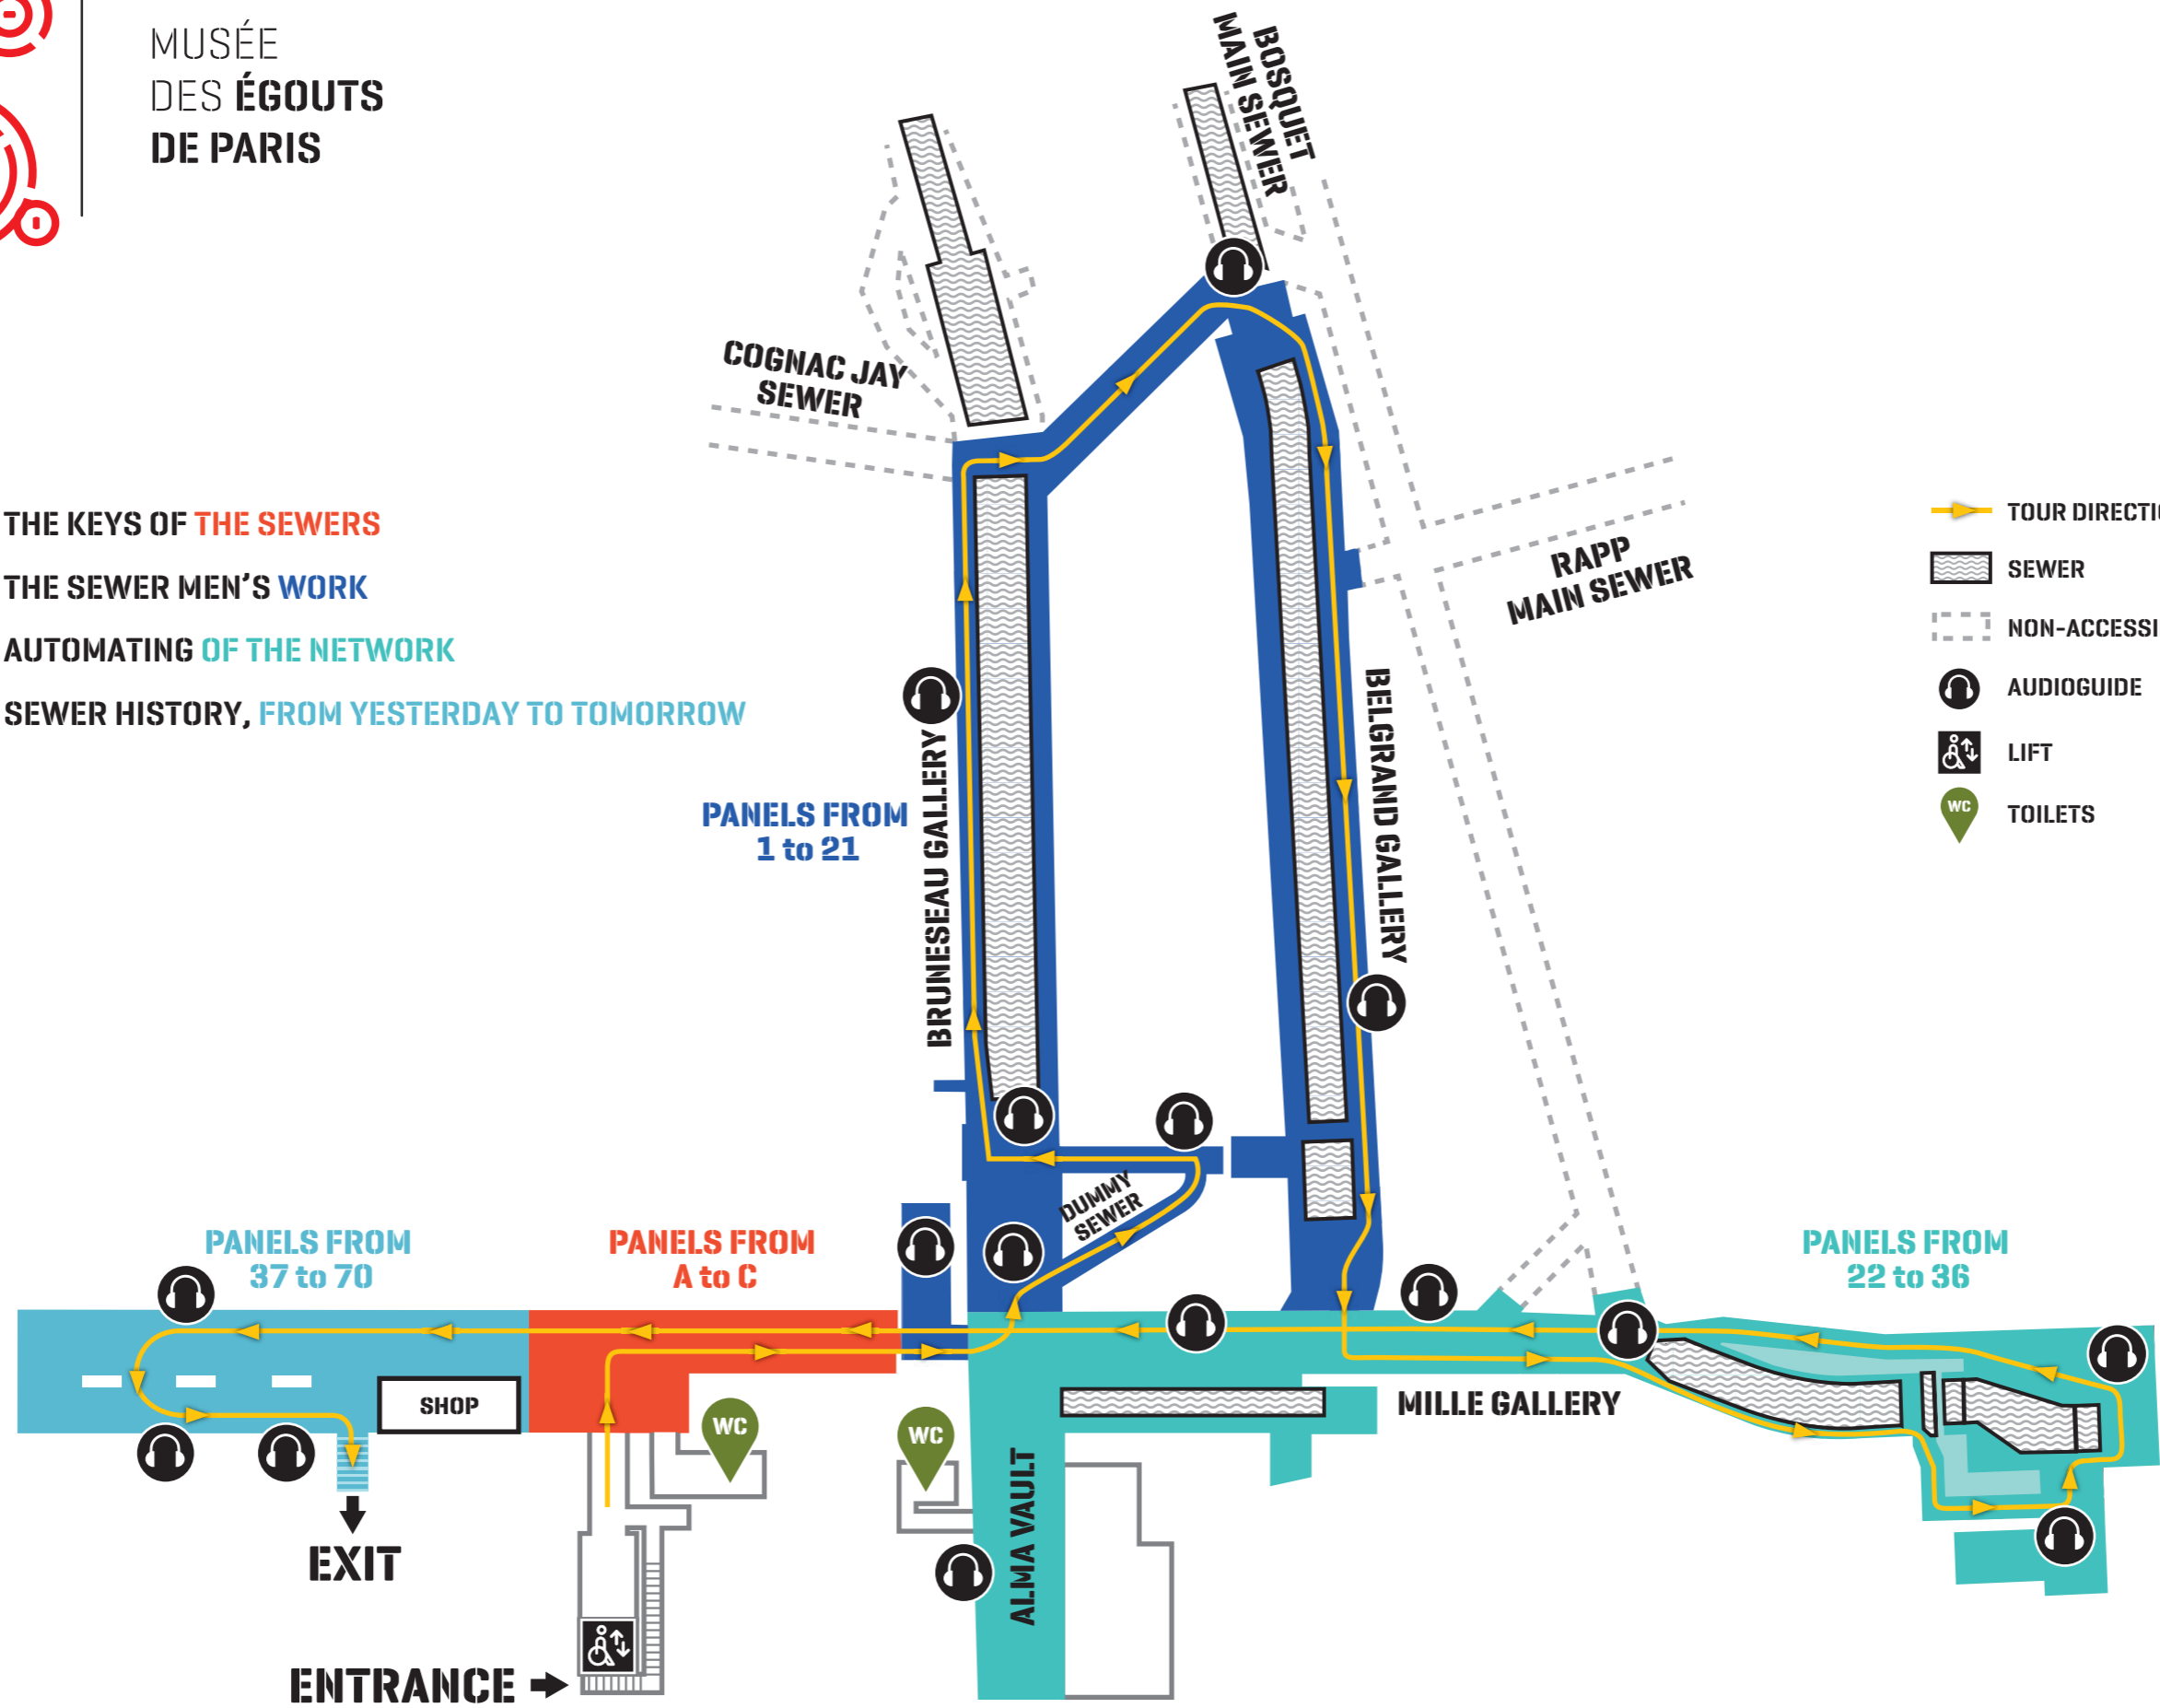

MUSÉE
DES ÉGOUTS
DE PARIS

- THE KEYS OF THE SEWERS
- THE SEWER MEN'S WORK
- AUTOMATING OF THE NETWORK
- SEWER HISTORY, FROM YESTERDAY TO TOMORROW

- TOUR DIRECTION
- SEWER
- NON-ACCESSIBLE GALLERIES
- AUDIOGUIDE
- LIFT
- TOILETS